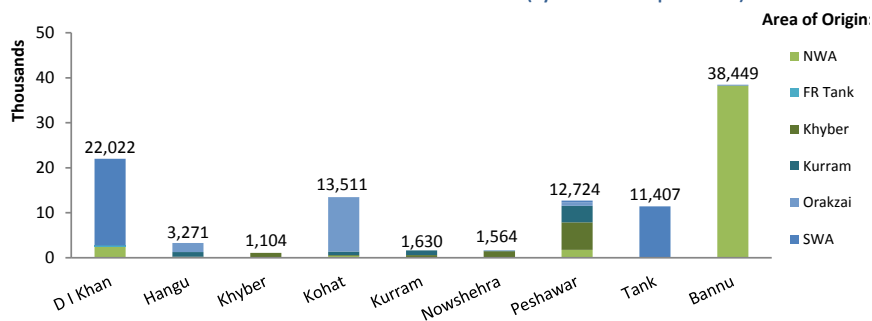

KP and FATA IDP Population Fact Sheet

Updated: As of 31 October 2016

Age-Gender Breakdown

IDPs in Camp

IDPs in Host Communities (by District of Displacement)

Displacement and Return Trends

Currently Registered IDP Families by Location (Camp and Off-Camp)

Present Location		Area of Origin					Total Families	% of Total	
		NWA	FR Tank	Khyber	Kurram	Orakzai			SWA
D I Khan	Off Camp	2,442	322				19,258	22,022	21%
Hangu	Off Camp	182		38	1,019	2,032		3,271	3%
Khyber Agency	Off Camp	5		1,099				1,104	1%
Kohat	Off Camp	424		182	788	12,020	97	13,511	13%
Kurram	Off Camp	7		617	1,006			1,630	2%
Nowshetra	Camp			87				87	0%
	Off Camp	80		1,381	94		9	1,564	1%
	Sub-Total	80		1,468	94		9	1,651	2%
Peshawar	Off Camp	1,761		6,123	3,677	795	368	12,724	12%
Tank	Off Camp	21					11,386	11,407	11%
Bannu	Off Camp	38,277					172	38,449	36%
Grand Total		43,199	322	9,527	6,584	14,847	31,290	105,769	100%

1. 8,764 IDP families returned with VRF during October as per the following breakdown; 4,747 families to North Waziristan Agency, 3,547 families to South Waziristan Agency and 470 families to Khyber Agency.