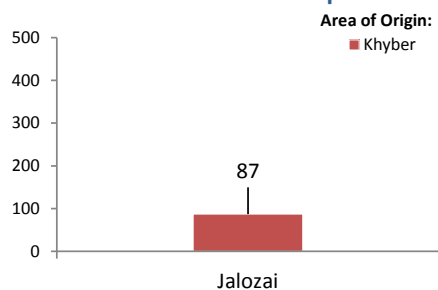

KP and FATA IDP Population Fact Sheet

Updated: As of 31 October 2016

Age-Gender Breakdown

IDPs in Camp

IDPs in Host Communities (by District of Displacement)

Displacement and Return Trends

Currently Registered IDP Families by Location (Camp and Off-Camp)

Present Location		Area of Origin					Total Families	% of Total	
		NWA	FR Tank	Khyber	Kurram	Orakzai			SWA
D I Khan	Off Camp	2,442	322				19,258	22,022	21%
Hangu	Off Camp	182		38	1,019	2,032		3,271	3%
Khyber Agency	Off Camp	5		1,099				1,104	1%
Kohat	Off Camp	424		182	788	12,020	97	13,511	13%
Kurram	Off Camp	7		617	1,006			1,630	2%
Nowshetra	Camp			87				87	0%
	Off Camp	80		1,381	94		9	1,564	1%
	Sub-Total	80		1,468	94		9	1,651	2%
Peshawar	Off Camp	1,761		6,123	3,677	795	368	12,724	12%
Tank	Off Camp	21					11,386	11,407	11%
Bannu	Off Camp	38,277					172	38,449	36%
Grand Total		43,199	322	9,527	6,584	14,847	31,290	105,769	100%

1. 8,764 IDP families returned with VRF during October as per the following breakdown; 4,747 families to North Waziristan Agency, 3,547 families to South Waziristan Agency and 470 families to Khyber Agency.