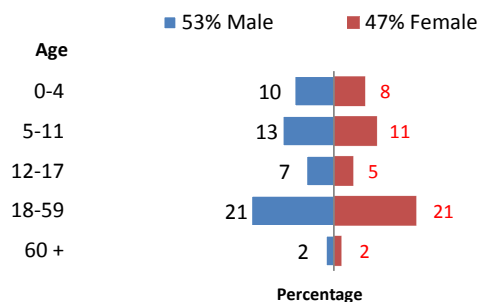

KP and FATA IDP Population Fact Sheet

Updated: As of 31 October 2016

Age-Gender Breakdown

IDPs in Camp

IDPs in Host Communities (by District of Displacement)

Displacement and Return Trends

Currently Registered IDP Families by Location (Camp and Off-Camp)

Present Location		Area of Origin					Total Families	% of Total	
		NWA	FR Tank	Khyber	Kurram	Orakzai			SWA
D I Khan	Off Camp	2,442	322				19,258	22,022	21%
Hangu	Off Camp	182		38	1,019	2,032		3,271	3%
Khyber Agency	Off Camp	5		1,099				1,104	1%
Kohat	Off Camp	424		182	788	12,020	97	13,511	13%
Kurram	Off Camp	7		617	1,006			1,630	2%
Nowshetra	Camp			87				87	0%
	Off Camp	80		1,381	94		9	1,564	1%
	Sub-Total	80		1,468	94		9	1,651	2%
Peshawar	Off Camp	1,761		6,123	3,677	795	368	12,724	12%
Tank	Off Camp	21					11,386	11,407	11%
Bannu	Off Camp	38,277					172	38,449	36%
Grand Total		43,199	322	9,527	6,584	14,847	31,290	105,769	100%

1. 8,764 IDP families returned with VRF during October as per the following breakdown; 4,747 families to North Waziristan Agency, 3,547 families to South Waziristan Agency and 470 families to Khyber Agency.