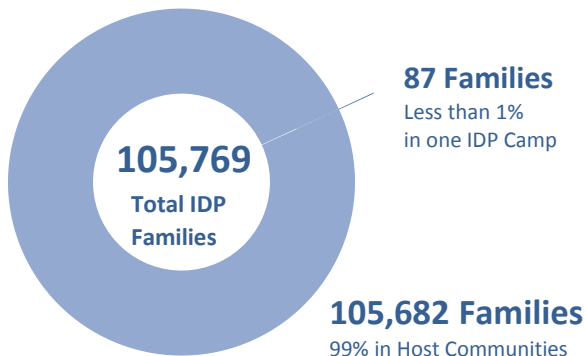

KP and FATA IDP Population Fact Sheet

Updated: As of 31 October 2016

Age-Gender Breakdown

IDPs in Camp

IDPs in Host Communities (by District of Displacement)

Displacement and Return Trends

Currently Registered IDP Families by Location (Camp and Off-Camp)

Present Location		Area of Origin					Total Families	% of Total	
		NWA	FR Tank	Khyber	Kurram	Orakzai			SWA
D I Khan	Off Camp	2,442	322				19,258	22,022	21%
Hangu	Off Camp	182		38	1,019	2,032		3,271	3%
Khyber Agency	Off Camp	5		1,099				1,104	1%
Kohat	Off Camp	424		182	788	12,020	97	13,511	13%
Kurram	Off Camp	7		617	1,006			1,630	2%
Nowshetra	Camp			87				87	0%
	Off Camp	80		1,381	94		9	1,564	1%
	Sub-Total	80		1,468	94		9	1,651	2%
Peshawar	Off Camp	1,761		6,123	3,677	795	368	12,724	12%
Tank	Off Camp	21					11,386	11,407	11%
Bannu	Off Camp	38,277					172	38,449	36%
Grand Total		43,199	322	9,527	6,584	14,847	31,290	105,769	100%

1. 8,764 IDP families returned with VRF during October as per the following breakdown; 4,747 families to North Waziristan Agency, 3,547 families to South Waziristan Agency and 470 families to Khyber Agency.

2. IDP Population reflects the total number of registered displaced families verified by NADRA.