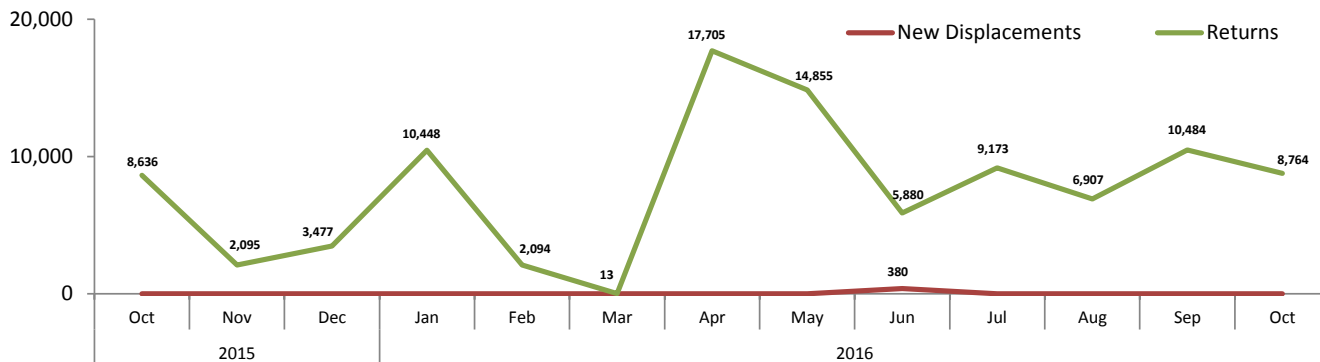

KP and FATA IDP Population Fact Sheet

Updated: As of 31 October 2016

Age-Gender Breakdown

IDPs in Camp

IDPs in Host Communities (by District of Displacement)

Displacement and Return Trends

Currently Registered IDP Families by Location (Camp and Off-Camp)

Present Location		Area of Origin					Total Families	% of Total	
		NWA	FR Tank	Khyber	Kurram	Orakzai			SWA
D I Khan	Off Camp	2,442	322				19,258	22,022	21%
Hangu	Off Camp	182		38	1,019	2,032		3,271	3%
Khyber Agency	Off Camp	5		1,099				1,104	1%
Kohat	Off Camp	424		182	788	12,020	97	13,511	13%
Kurram	Off Camp	7		617	1,006			1,630	2%
Nowshetra	Camp			87				87	0%
	Off Camp	80		1,381	94		9	1,564	1%
	Sub-Total	80		1,468	94		9	1,651	2%
Peshawar	Off Camp	1,761		6,123	3,677	795	368	12,724	12%
Tank	Off Camp	21					11,386	11,407	11%
Bannu	Off Camp	38,277					172	38,449	36%
Grand Total		43,199	322	9,527	6,584	14,847	31,290	105,769	100%

1. 8,764 IDP families returned with VRF during October as per the following breakdown; 4,747 families to North Waziristan Agency, 3,547 families to South Waziristan Agency and 470 families to Khyber Agency.