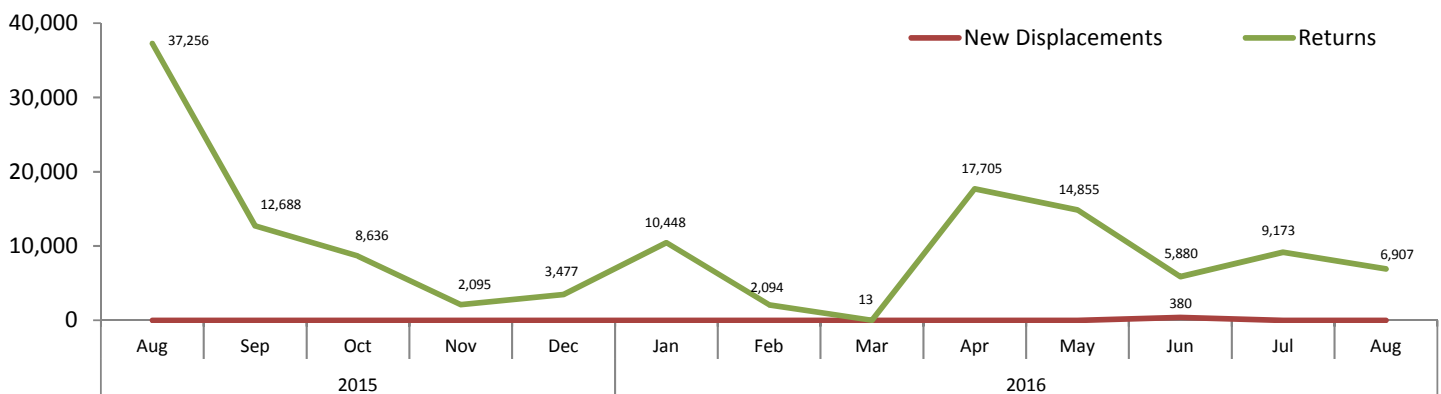

KP and FATA IDP Population Fact Sheet

Updated: As of 31 August 2016

227 Families

Less than 1%
in one IDP Camp

124,790 Families

99% in Host Communities

Age-Gender Breakdown

IDPs in Camp

IDPs in Host Communities (by District of Displacement)

Displacement and Return Trends

Currently Registered IDP Families by Location (Camp and Off-Camp)

Present Location		Area of Origin						Total Families	% of Total
		NWA	FR Tank	Khyber	Kurram	Orakzai	SWA		
D I Khan	Off Camp	3,091	322				24,605	28,018	22%
Hangu	Off Camp	264		39	1,019	2,032		3,354	3%
Khyber Agency	Off Camp	6		1,174				1,180	1%
Kohat	Off Camp	506		206	788	12,020	102	13,622	11%
Kurram	Off Camp	8		618	1,006			1,632	1%
Nowshera	Camp			227				227	0%
	Off Camp	113		1,692	94		12	1,911	2%
	Sub-Total	113		1,919	94		12	2,138	2%
Peshawar	Off Camp	2,284		8,481	3,677	795	396	15,633	13%
Tank	Off Camp	21					14,939	14,960	12%
Bannu	Off Camp	44,259					221	44,480	36%
Grand Total		50,552	322	12,437	6,584	14,847	40,275	125,017	100%

1. 6,907 IDP families returned with VRF during August as per the following breakdown; 4,716 families to South Waziristan Agency, 1,756 to North Waziristan Agency and 435 to Orakzai agency

2. IDP Population reflects the total number of registered displaced families verified by NADRA