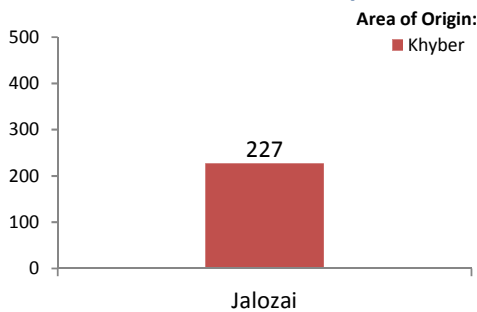

KP and FATA IDP Population Fact Sheet

Updated: As of 31 August 2016

227 Families

Less than 1%
in one IDP Camp

124,790 Families

99% in Host Communities

Age-Gender Breakdown

IDPs in Camp

IDPs in Host Communities (by District of Displacement)

Displacement and Return Trends

Currently Registered IDP Families by Location (Camp and Off-Camp)

Present Location		Area of Origin						Total Families	% of Total
		NWA	FR Tank	Khyber	Kurram	Orakzai	SWA		
D I Khan	Off Camp	3,091	322				24,605	28,018	22%
Hangu	Off Camp	264		39	1,019	2,032		3,354	3%
Khyber Agency	Off Camp	6		1,174				1,180	1%
Kohat	Off Camp	506		206	788	12,020	102	13,622	11%
Kurram	Off Camp	8		618	1,006			1,632	1%
Nowshera	Camp			227				227	0%
	Off Camp	113		1,692	94		12	1,911	2%
	Sub-Total	113		1,919	94		12	2,138	2%
Peshawar	Off Camp	2,284		8,481	3,677	795	396	15,633	13%
Tank	Off Camp	21					14,939	14,960	12%
Bannu	Off Camp	44,259					221	44,480	36%
Grand Total		50,552	322	12,437	6,584	14,847	40,275	125,017	100%

1. 6,907 IDP families returned with VRF during August as per the following breakdown; 4,716 families to South Waziristan Agency, 1,756 to North Waziristan Agency and 435 to Orakzai agency

2. IDP Population reflects the total number of registered displaced families verified by NADRA