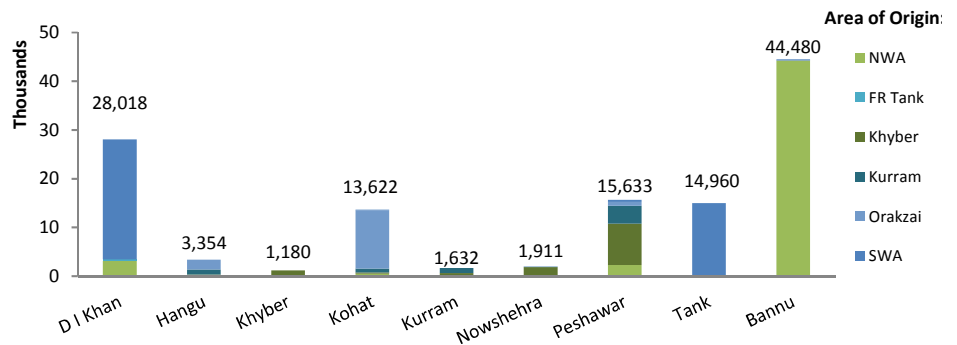

KP and FATA IDP Population Fact Sheet

Updated: As of 31 August 2016

227 Families

Less than 1%
in one IDP Camp

124,790 Families

99% in Host Communities

Age-Gender Breakdown

IDPs in Camp

IDPs in Host Communities (by District of Displacement)

Displacement and Return Trends

Currently Registered IDP Families by Location (Camp and Off-Camp)

Present Location		Area of Origin						Total Families	% of Total
		NWA	FR Tank	Khyber	Kurram	Orakzai	SWA		
D I Khan	Off Camp	3,091	322				24,605	28,018	22%
Hangu	Off Camp	264		39	1,019	2,032		3,354	3%
Khyber Agency	Off Camp	6		1,174				1,180	1%
Kohat	Off Camp	506		206	788	12,020	102	13,622	11%
Kurram	Off Camp	8		618	1,006			1,632	1%
Nowshera	Camp			227				227	0%
	Off Camp	113		1,692	94		12	1,911	2%
	Sub-Total	113		1,919	94		12	2,138	2%
Peshawar	Off Camp	2,284		8,481	3,677	795	396	15,633	13%
Tank	Off Camp	21					14,939	14,960	12%
Bannu	Off Camp	44,259					221	44,480	36%
Grand Total		50,552	322	12,437	6,584	14,847	40,275	125,017	100%

1. 6,907 IDP families returned with VRF during August as per the following breakdown; 4,716 families to South Waziristan Agency, 1,756 to North Waziristan Agency and 435 to Orakzai agency

2. IDP Population reflects the total number of registered displaced families verified by NADRA