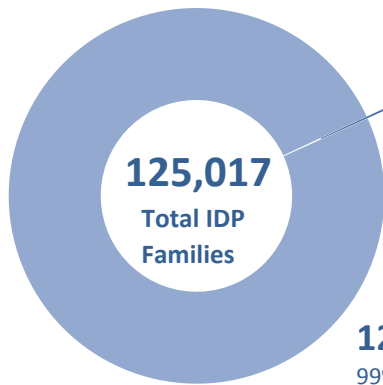

KP and FATA IDP Population Fact Sheet

Updated: As of 31 August 2016

227 Families

Less than 1%
in one IDP Camp

124,790 Families

99% in Host Communities

Age-Gender Breakdown

IDPs in Camp

IDPs in Host Communities (by District of Displacement)

Displacement and Return Trends

Currently Registered IDP Families by Location (Camp and Off-Camp)

Present Location		Area of Origin						Total Families	% of Total
		NWA	FR Tank	Khyber	Kurram	Orakzai	SWA		
D I Khan	Off Camp	3,091	322				24,605	28,018	22%
Hangu	Off Camp	264		39	1,019	2,032		3,354	3%
Khyber Agency	Off Camp	6		1,174				1,180	1%
Kohat	Off Camp	506		206	788	12,020	102	13,622	11%
Kurram	Off Camp	8		618	1,006			1,632	1%
Nowshera	Camp			227				227	0%
	Off Camp	113		1,692	94		12	1,911	2%
	Sub-Total	113		1,919	94		12	2,138	2%
Peshawar	Off Camp	2,284		8,481	3,677	795	396	15,633	13%
Tank	Off Camp	21					14,939	14,960	12%
Bannu	Off Camp	44,259					221	44,480	36%
Grand Total		50,552	322	12,437	6,584	14,847	40,275	125,017	100%

1. 6,907 IDP families returned with VRF during August as per the following breakdown; 4,716 families to South Waziristan Agency, 1,756 to North Waziristan Agency and 435 to Orakzai agency

2. IDP Population reflects the total number of registered displaced families verified by NADRA