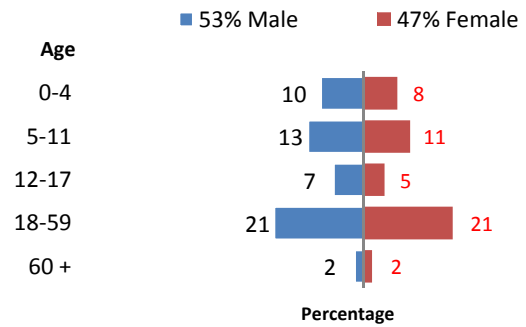

KP and FATA IDP Population Fact Sheet

Updated: As of 31 August 2016

227 Families

Less than 1%
in one IDP Camp

124,790 Families

99% in Host Communities

Age-Gender Breakdown

IDPs in Camp

IDPs in Host Communities (by District of Displacement)

Displacement and Return Trends

Currently Registered IDP Families by Location (Camp and Off-Camp)

Present Location		Area of Origin						Total Families	% of Total
		NWA	FR Tank	Khyber	Kurram	Orakzai	SWA		
D I Khan	Off Camp	3,091	322				24,605	28,018	22%
Hangu	Off Camp	264		39	1,019	2,032		3,354	3%
Khyber Agency	Off Camp	6		1,174				1,180	1%
Kohat	Off Camp	506		206	788	12,020	102	13,622	11%
Kurram	Off Camp	8		618	1,006			1,632	1%
Nowshera	Camp			227				227	0%
	Off Camp	113		1,692	94		12	1,911	2%
	Sub-Total	113		1,919	94		12	2,138	2%
Peshawar	Off Camp	2,284		8,481	3,677	795	396	15,633	13%
Tank	Off Camp	21					14,939	14,960	12%
Bannu	Off Camp	44,259					221	44,480	36%
Grand Total		50,552	322	12,437	6,584	14,847	40,275	125,017	100%

1. 6,907 IDP families returned with VRF during August as per the following breakdown; 4,716 families to South Waziristan Agency, 1,756 to North Waziristan Agency and 435 to Orakzai agency

2. IDP Population reflects the total number of registered displaced families verified by NADRA